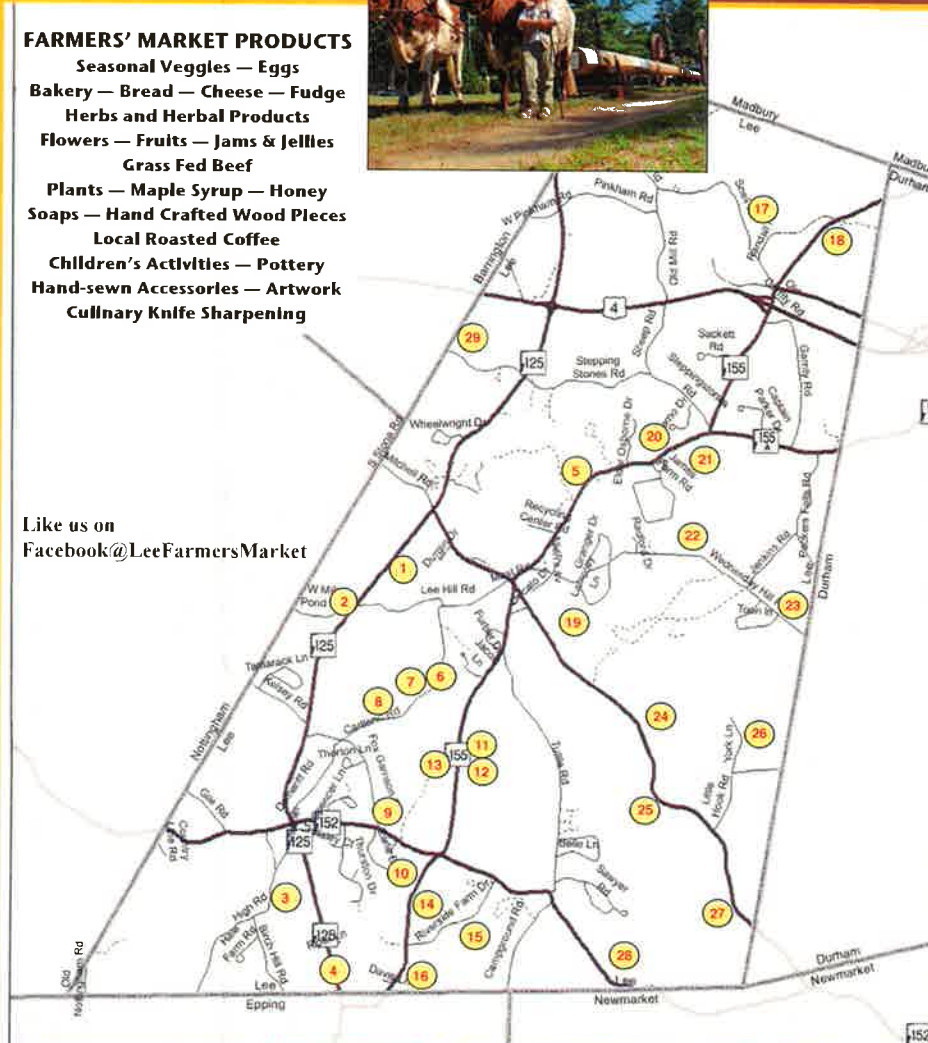

Like us on
Facebook@LeeFarmersMarket