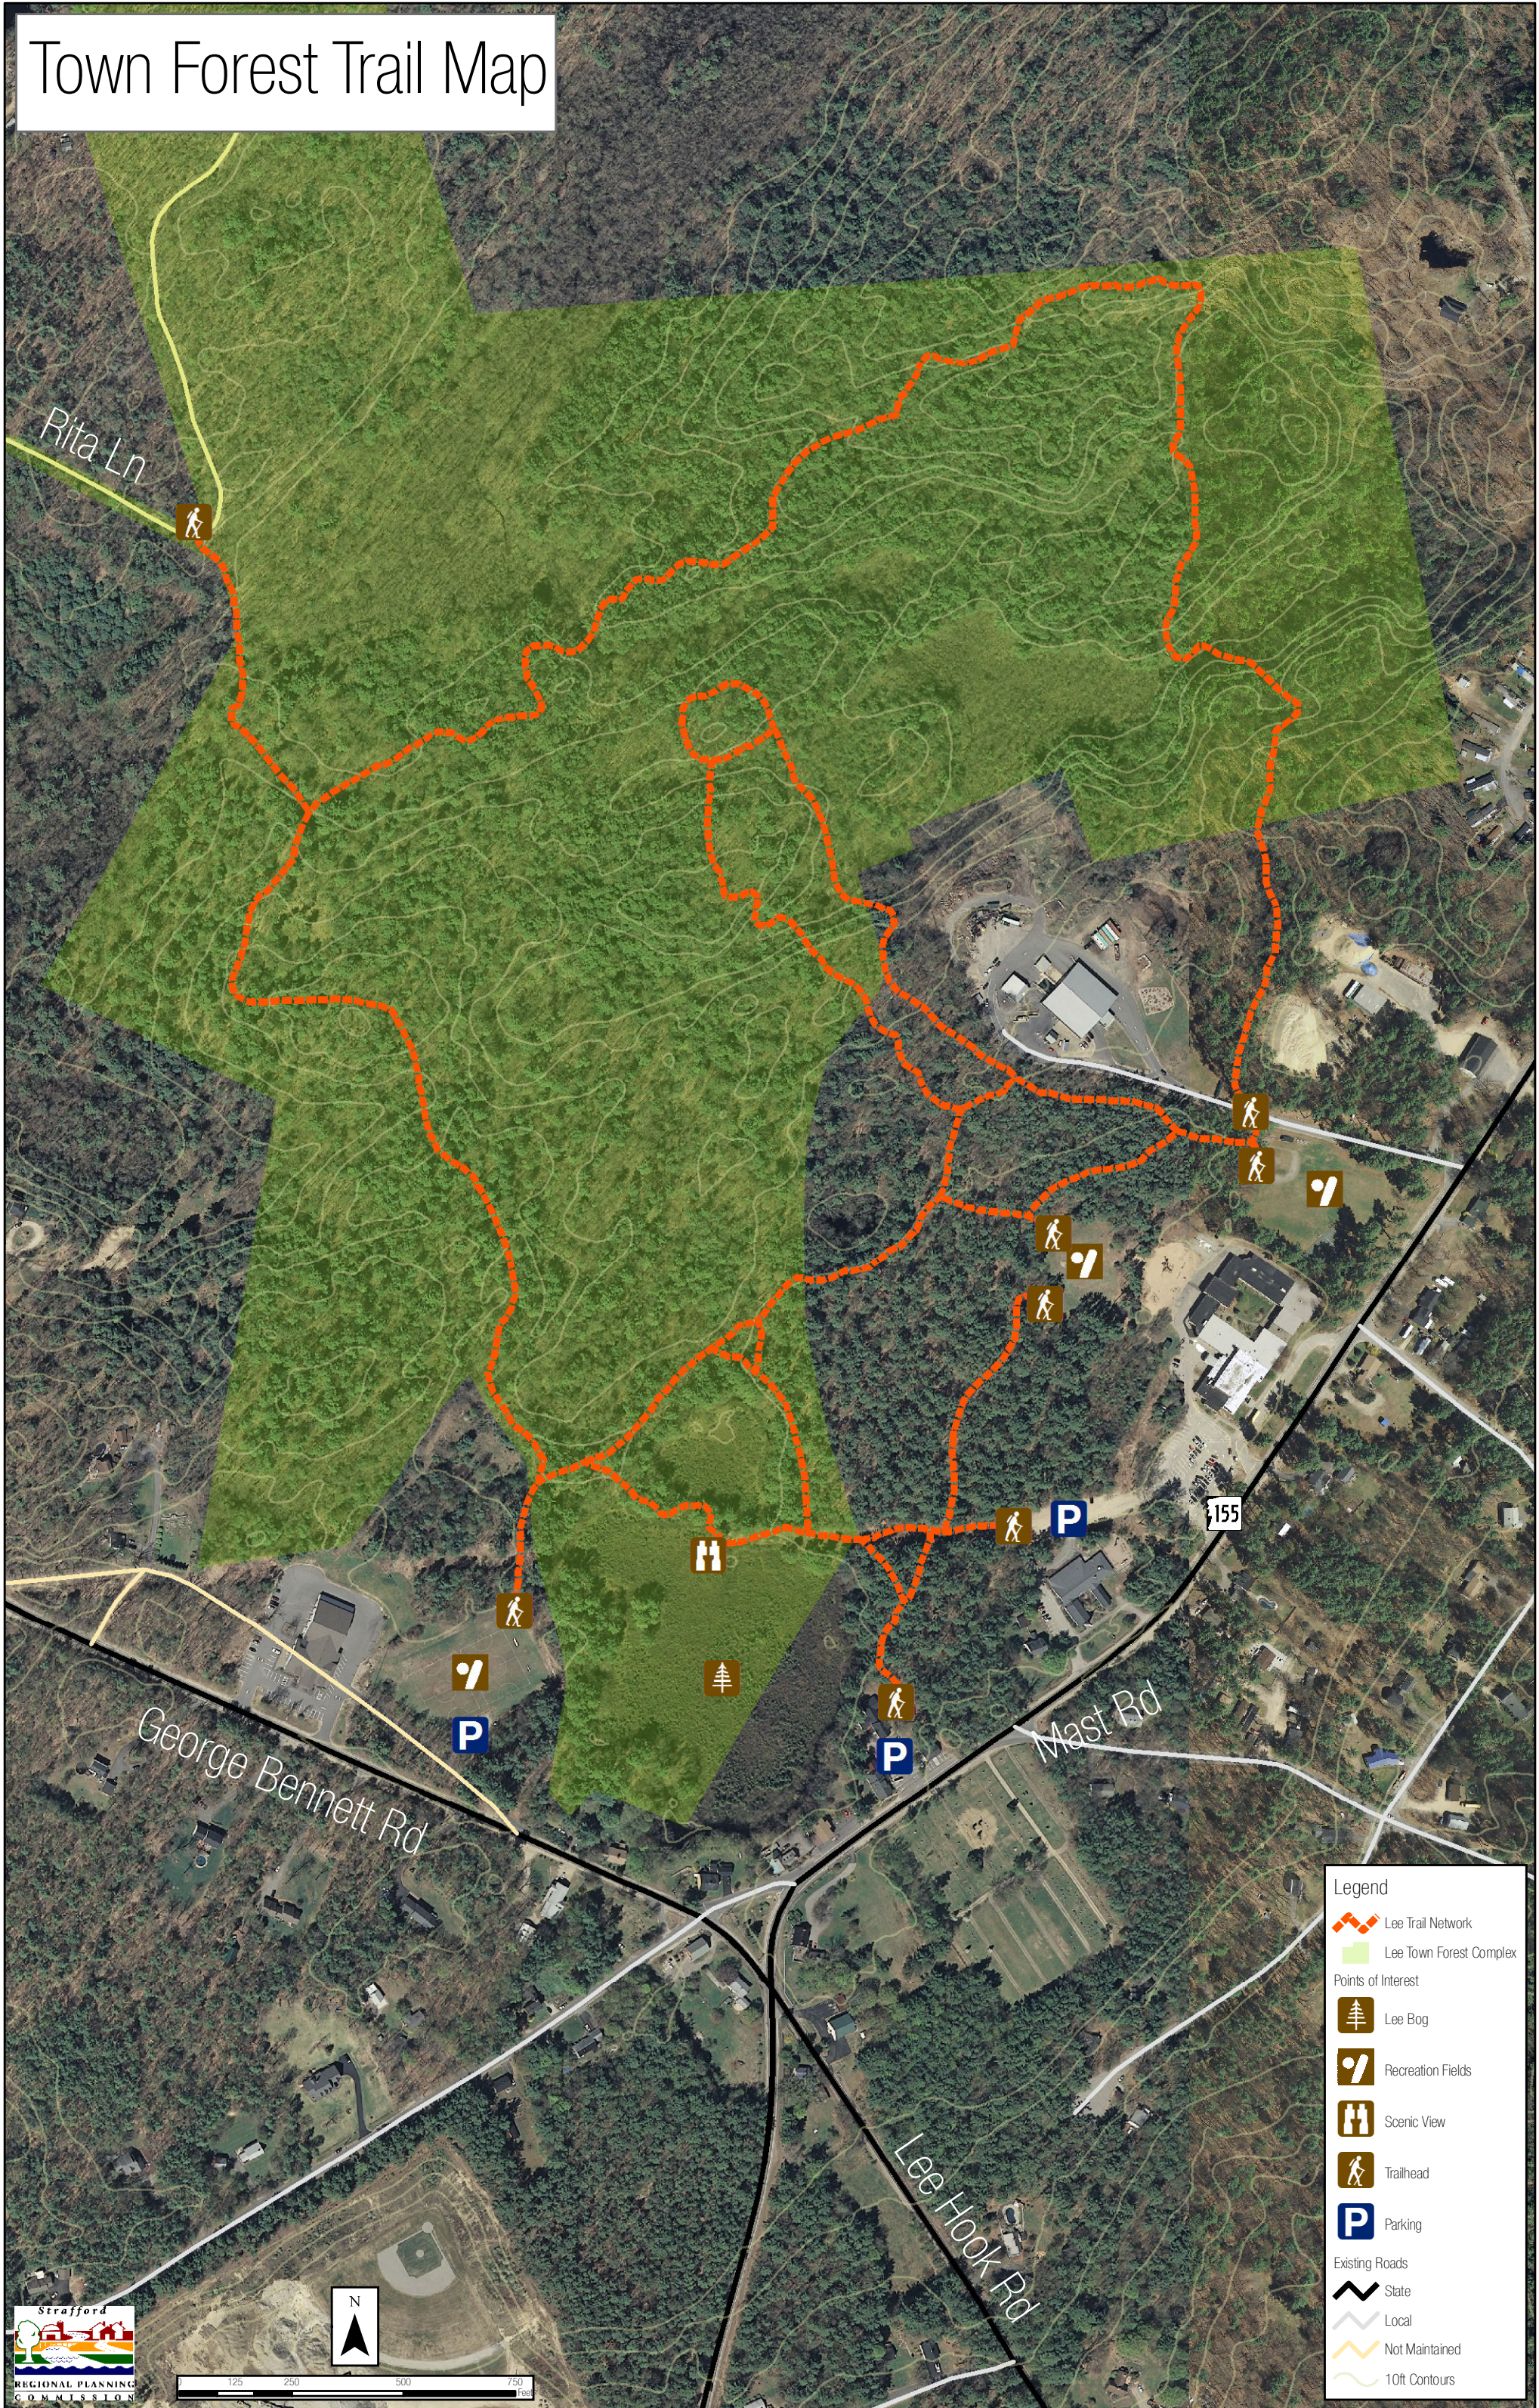

Town Forest Trail Map

Legend

- Lee Trail Network
- Lee Town Forest Complex
- Points of Interest
 - Lee Bog
 - Recreation Fields
 - Scenic View
 - Trailhead
 - Parking
- Existing Roads
 - State
 - Local
 - Not Maintained
 - 10ft Contours